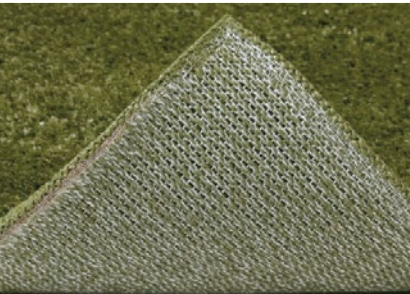

The synthetic grass designed specifically for dogs!

M0060A Rev. 09/20

866.992.7876 • K9Grass.com

ForeverLawn®

K9Grass®

PRODUCT SPECIFICATIONS

K9Grass® is the synthetic grass designed specifically for dogs. Its unique features help promote a cleaner, safer, better smelling environment for pets.

With its exclusive Flow-Through Backing, short dense blade structure, and antimicrobial protection, K9Grass is the ideal surface for both residential and commercial pet areas.

COMPONENTS	K9Grass Lite	K9Grass Classic
YARN TYPE	<ul style="list-style-type: none"> Primary: Polyethylene monofilament Secondary: Heat set textured nylon monofilament 	<ul style="list-style-type: none"> Primary: Polyethylene monofilament Secondary: Heat set textured nylon monofilament
YARN COLOR	<ul style="list-style-type: none"> Primary: Summer green Secondary: Turf green 	<ul style="list-style-type: none"> Primary: Summer green Secondary: Turf green
YARN COUNT	<ul style="list-style-type: none"> Primary: 5,000/4 Secondary: 4,200/8 	<ul style="list-style-type: none"> Primary: 5,000/4 Secondary: 4,200/8
CONSTRUCTION	<ul style="list-style-type: none"> Knitted 	<ul style="list-style-type: none"> Knitted
BLADE HEIGHT	<ul style="list-style-type: none"> 7/8"* 	<ul style="list-style-type: none"> 7/8"*
FACE WEIGHT	<ul style="list-style-type: none"> 56 ounces* 	<ul style="list-style-type: none"> 72 ounces*
TOTAL PRODUCT WEIGHT	<ul style="list-style-type: none"> 66 ounces* 	<ul style="list-style-type: none"> 80 ounces*
BACKING	<ul style="list-style-type: none"> Flow-Through Backing 	<ul style="list-style-type: none"> Flow-Through Backing
ANTIMICROBIAL PROTECTION	<ul style="list-style-type: none"> AlphaSan® 	<ul style="list-style-type: none"> AlphaSan®
SEAMING	<ul style="list-style-type: none"> Turf adhesive 	<ul style="list-style-type: none"> Turf adhesive
INFILL	<ul style="list-style-type: none"> NONE 	<ul style="list-style-type: none"> NONE